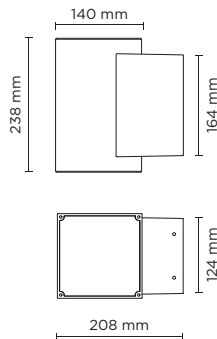

401019

TECH MEDIUM 01 SQUARE PRO

Square wall mounted luminaire for outdoor installation on a façade/wall, with light distribution downward only. Phospho-chromatised and polyester powder coated die-cast copper-free aluminium body, tempered safety glass, moulded silicone gasket and stainless steel screws. Built-in LED driver 220-240V 50-60Hz, with 5 CREE XP-L LED. IP65 rating.

light source*	light beam options	lumen output (lm)	lumin. efficacy (lm/w)
3000°K warm-white			
high-power led	10°	1.300	92.86
high-power led	30°	1.230	87.86
high-power led	45°	1.170	83.57

* Other light colors available on request: Neutral-white

Finish color options:

- Textured Grey RAL 9006
- Anthracite Grey RAL 7016
- Matt Black (on request)

Technical features

Technical data

Wattage	14 WATT
IP Rating	IP65
IK Rating	IK09
Material	High corrosion resistance die-cast copper-free aluminum body
Coating	Polyester powder coating with phosphochromating pre-finish
Light source	NR. 5 CREE "XP-L" LED down.
Screws	Stainless steel
Transformer	Electronic power supply 220/240V 50/60Hz built-in
Gasket	Silicone rubber
Rubber grommet	M20 Rutaseal® in EPDM
Glass	Tempered
Gross weight	3,00 Kg